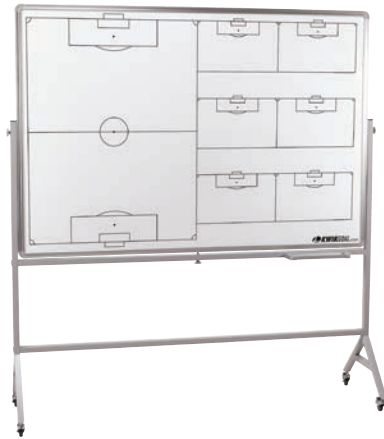

## DRY ERASE BOARD

·18B1103

**SIZE** 33" x 44"

**INCLUDES** Dry erase pen with eraser  
Player I.D. magnets with inserts  
Mounting hardware

**PRICE** MSRP \$370.00 each