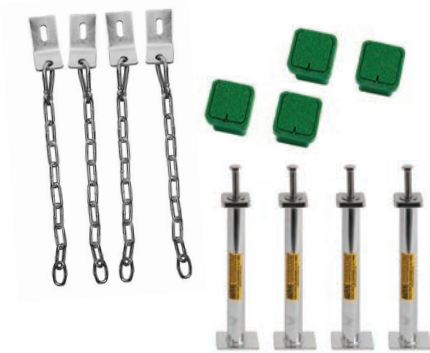

## TURF ANCHORS

•10B5401

**INCLUDES**

Acetal anchor plate and  
stainless steel hardware

**PRICE**

MSRP \$455.00 set  
Check with your turf manufacturer  
for warranty information

## BOX GROUND ANCHOR

·10B5305

**INCLUDES**

Urethane anchor box and steel anchor

**MATERIAL**

Zinc-plated

**PRICE**

MSRP **\$850.00** set