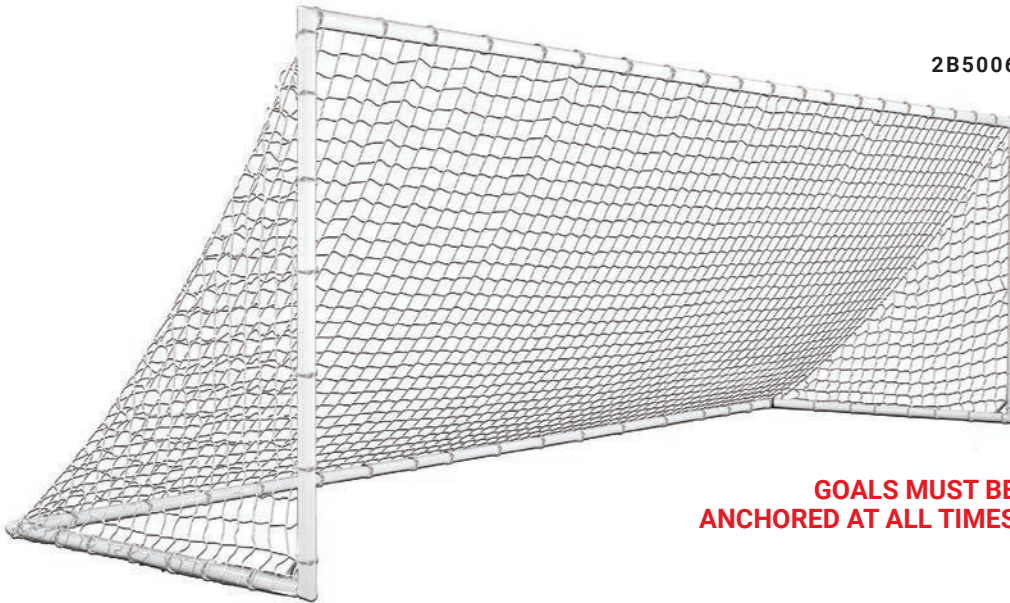

2B5006

GOALS MUST BE ANCHORED AT ALL TIMES

ACADEMY GOAL

MATERIAL	3" round posts, base, crossbar, and back bottom bar
FEATURES	All-aluminum construction Lightweight tubes for portability
INCLUDES	2.4mm, 120mm mesh, white net 4 "J" Anchors Net Attachment Straps
FINISH	White electrostatic coating

• **2B5006**
8'H x 24'W x 0'D x 8.25'B, net
93 lbs. per goal
MSRP **$1,930.00** each
Shipped: Truck

• **2B5005**
7'H x 21'W x 0'D x 7.25'B
84 lbs. per goal
MSRP **$1,875.00** each
Shipped: Truck

• **2B5004**
6.5'H x 18.5'W x 0'D x 6.75'B
77 lbs. per goal
MSRP **$1,715.00** each
Shipped: Truck

• **2B5003**
6.5'H x 12'W x 0'D x 6.75'B
65 lbs. per goal
MSRP **$1,515.00** each
Shipped: Truck

• **2B5002**
4.5'H x 9'W x 0'D x 4.75'B
50 lbs. per goal
MSRP **$1,300.00** each
Shipped: UPS/Truck

• **2B5001**
4'H x 6'W x 0'D x 4.25'B
43 lbs. per goal
MSRP **$1,170.00** each
Shipped: UPS/Truck

• **2B6001**
3'H x 4'W x 0'D x 3.25'B
35 lbs. per goal
MSRP **$1,035.00** each
Shipped: UPS

INCLUDES