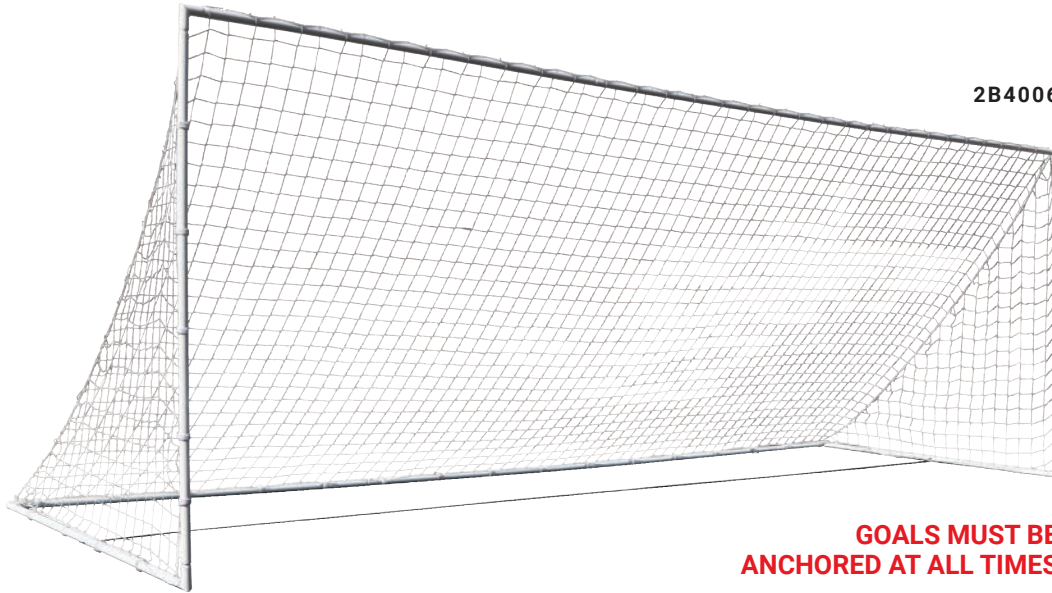

GOALS MUST BE ANCHORED AT ALL TIMES

NXT SOCCER GOAL

MATERIAL	1.75" round posts, base, crossbar, and back bottom bar
FEATURES	All-aluminum construction Kwik Button® assembly Square corners for a traditional goal look, All-surface design
INCLUDES	2.4 mm, 120 mm mesh, white net Net Fastener NXT goal frame strap 4 "U" Anchors Corner net cable ties
FINISH	White electrostatic coating
SHIPPED	UPS

• 2B4006
8'H x 24'W x 0'D x 8'B
72 lbs. per goal
MSRP **$1,715.00** each

• 2B4004
6.5'H x 18.5'W x 0'D x 6.5'B
58 lbs. per goal
MSRP **$1,485.00** each

• 2B4003
6.5'H x 12'W x 0'D x 6.5'B
46 lbs. per goal
MSRP **$1,330.00** each