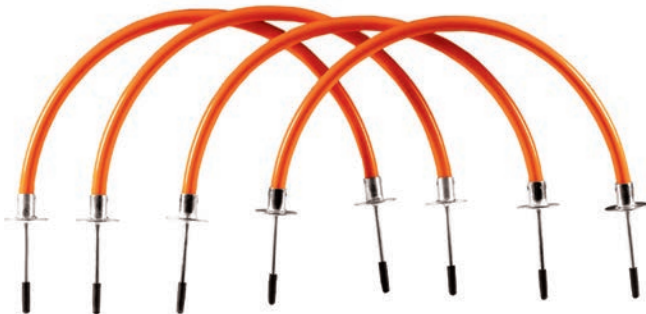

TRAINING ARCHES

SET OF 4

MATERIAL

1" round high-impact plastic arches

•16A1321

SIZE

14.5"H x 25"W

COLOR

Hi-Vis Orange

PRICE

MSRP $129.00 set