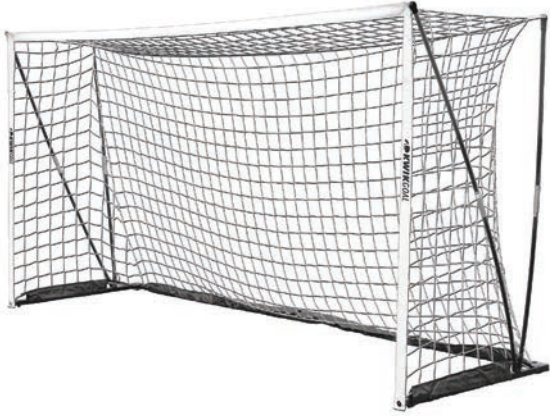

KWIK FLEX® GOAL

MATERIAL	Fiberglass and heavy duty metal construction
FEATURES	Tool-free assembly and take down Traditional white post look
INCLUDES	2.4mm, 4" mesh, white net Carry bag

•2B1703
6.5'H x 12'W x 2'D x 3.5'B
30 lbs. per goal
MSRP **$364.00** each

•2B1701
4'H x 6'W x 1.5'D x 3'B
20 lbs. per goal
MSRP **$322.00** each