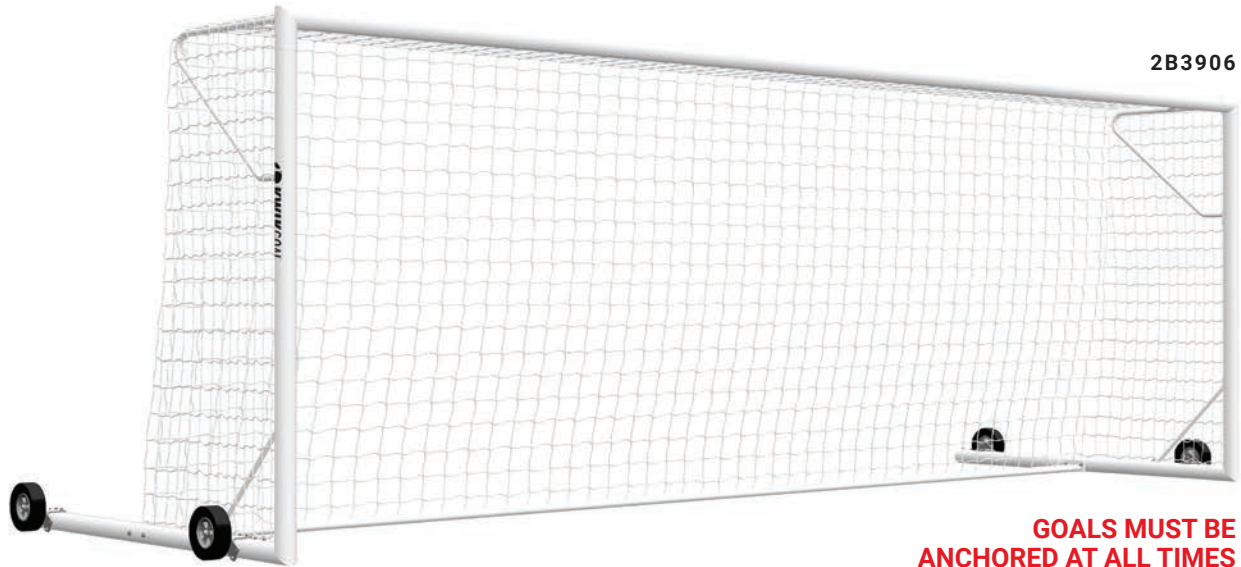

2B3906

GOALS MUST BE ANCHORED AT ALL TIMES

FUSION® 120 GOAL

- **2B3906**
- **SIZE** 8'H x 24'W x 3'D x 5'B
  Base bars extend to 8'
- **MATERIAL** 4" round posts, base and crossbar
  4.375" x 2" back bottom bar
- **FEATURES** All-aluminum construction
  Kwik Lock® Net System
  European backstays
  Semi-permanent & portable
- **INCLUDES** 3mm, 120mm mesh, white net (3B5921)
  Net Support Strap
  Kwik Lock® Net Clips
  4 no-flat tires
  4 semi-permanent ground anchors
  6 Saddle Anchor Bags
- **FINISH** White electrostatic coating
- **WEIGHT** 275 lbs. per goal
- **SHIPPED** Truck
- **PRICE** MSRP $5,025.00 each

INCLUDES