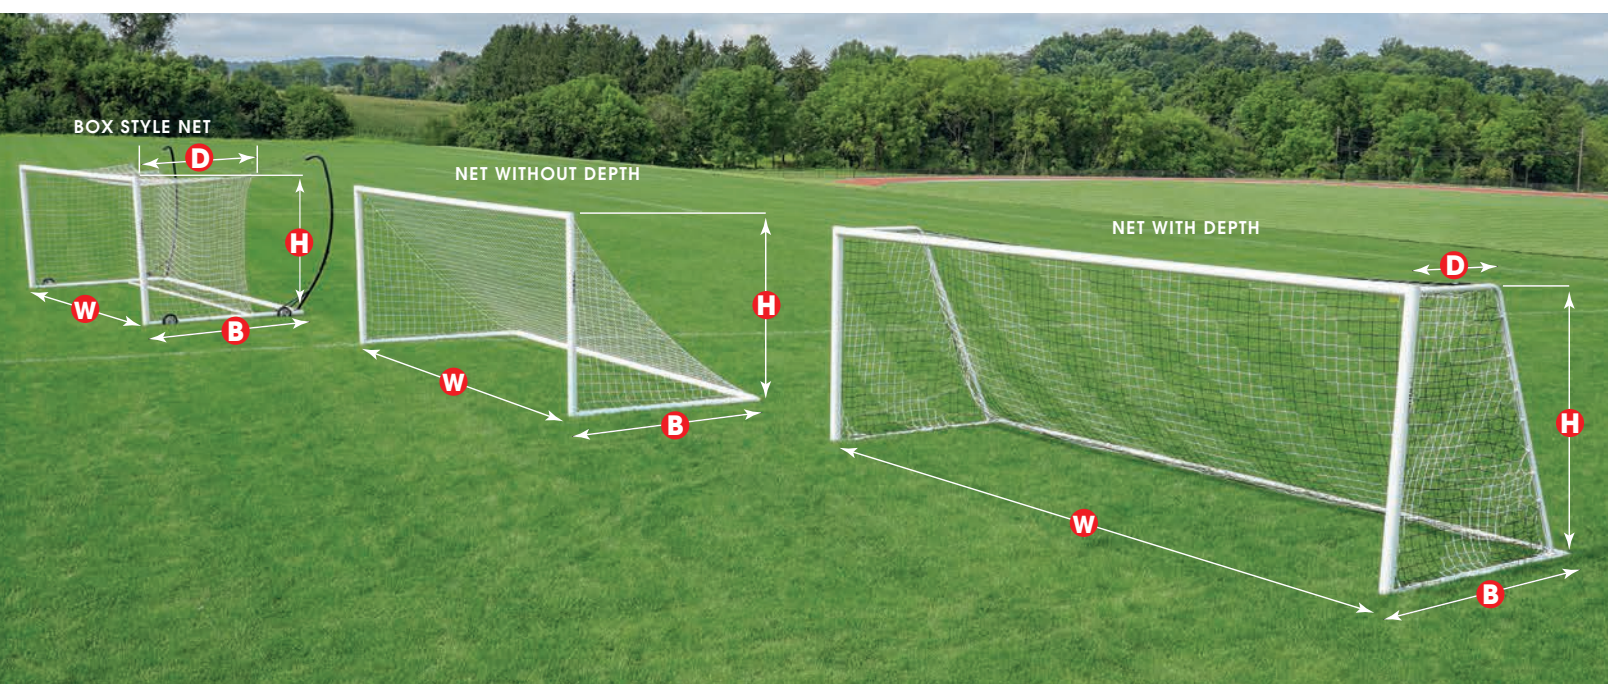

ITEM #	ROPE SIZE	MESH	COLOR	
6.5'H x 18.5'W x 0'D x 6.5'B 3B7224	2.4mm	120mm	White	$118.50 USD
6.5'H x 12'W x 2'D x 6.5'B 3B6823	3mm	3.5"	White	$158.50 USD
3B5821	3mm	120mm	White	$135.00 USD
3B4441	2.4mm	120mm	Blue	$81.50 USD
6.5'H x 12'W x 0'D x 6.5'B 3B7223	2.4mm	120mm	White	$98.00 USD
5'H x 10'W x 0'D x 5'B 3B342	2.4mm	120mm	Blue	$60.50 USD
4.5'H x 9'W x 2'D x 5'B 3B6822	3mm	3.5"	White	$131.00 USD
3B5501	3mm	120mm	White	$114.50 USD
4.5'H x 9'W x 0'D x 4'B 3B7222	2.4mm	120mm	White	$75.50 USD
4'H x 6'W x 2'D x 4'B 3B6821	3mm	3.5"	White	$112.50 USD
3B5301	3mm	120mm	White	$73.50 USD
4'H x 6'W x 0'D x 3'B 3B3041	2.4mm	120mm	Blue	$62.50 USD
3'H x 4'W x 2'D x 3'B 3B6820	3mm	3.5"	White	$44.00 USD
3'H x 4'W x 0'D x 3'B 3B7220	2.4mm	120mm	White	$66.50 USD

PRE-PACKAGED NETS

- 3B6402
  SIZE 8'H x 24'W x 3'D x 8.5'B
  3mm, 120mm
  COLOR White
  PRICE MSRP $167.00 each
- 3B4541
  SIZE 6.5'H x 12'W x 2'D x 6.5'B
  2.4mm, 120mm
  COLOR Blue
  PRICE MSRP $93.00 each