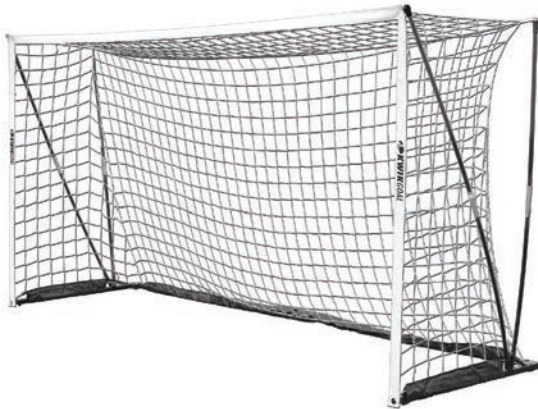

## PORTABLE FUTSAL GOAL

<b>·2B2</b>	
<b>SIZE</b>	6'7"(2m)H x 9'10"(3m)W x 0'D x 4'B
<b>MATERIAL</b>	1.5" round tubing
<b>FEATURES</b>	All-aluminum construction Kwik Button® assembly
<b>INCLUDES</b>	3mm, 120mm mesh, white net (3B1) Protective floor pads 4 "U" Anchors
<b>FINISH</b>	White electrostatic coating
<b>WEIGHT</b>	25 lbs. per goal
<b>SHIPPED</b>	UPS
<b>PRICE</b>	MSRP \$755.00 each