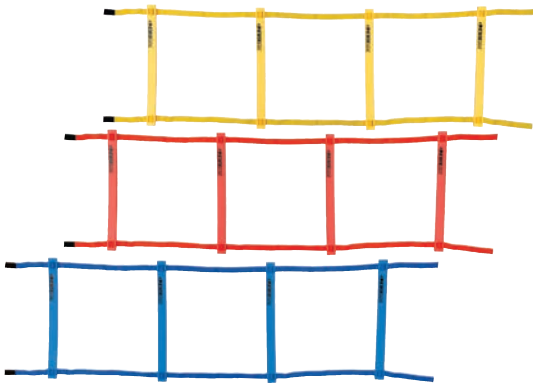

MINI LADDER

- 16A2201

SIZE 6'L x 20"W

INCLUDES
3 ladders per set
4 fixed rungs per ladder
16.5" between rungs
Carry bag included

COLOR 1 each red, blue, yellow

PRICE MSRP $52.00 set