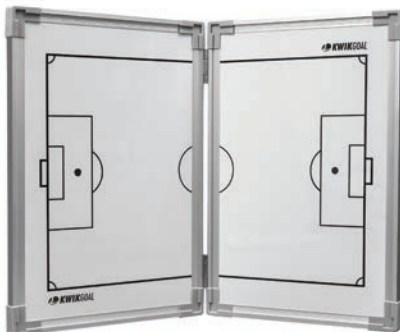

FOLDING MAGNETIC BOARDS

·18B502

SIZE 18" x 24"

INCLUDES 2 markers, 1 eraser, 27 magnets
Carry bag

PRICE MSRP $109.50 each