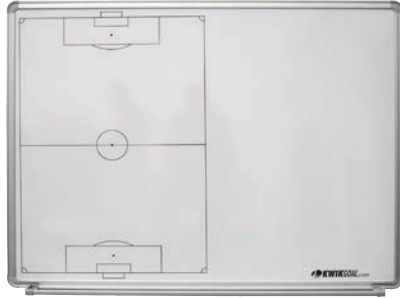

DRY ERASE BOARD

·18B1103

SIZE 33" x 44"

INCLUDES Dry erase pen with eraser
Player I.D. magnets with inserts
Mounting hardware

PRICE MSRP $370.00 each