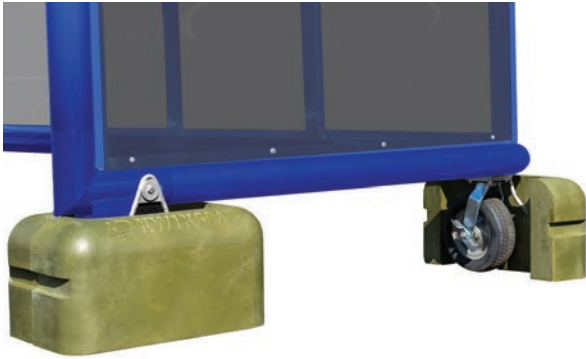

ANCHOR WEIGHT FOR PORTABLE ONLY SHELTERS

·10B4606

MATERIAL	Concrete Stainless steel attachment
FEATURES	Wheel chocking design Recessed grip point
INCLUDES	Set of 6 concrete anchor weights
WEIGHT	110 lbs. each
SHIPPED	Truck
PRICE	MSRP $958.00 per set