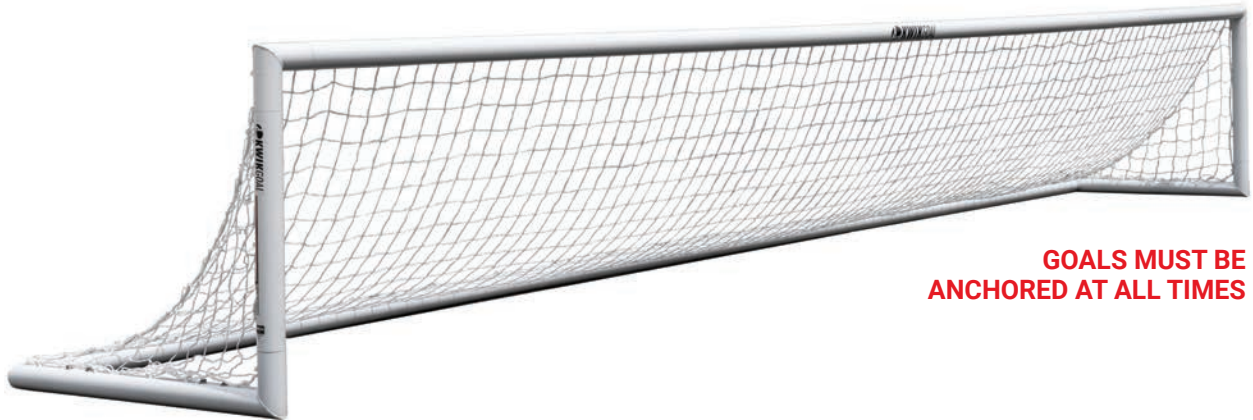

2B3024

GOALS MUST BE ANCHORED AT ALL TIMES

FINISHING GOAL

2B3024

SIZE	3'H x 24'W x 0'D x 3.25'B
MATERIAL	3" round posts, base, crossbar, and back bottom bar
FEATURES	All-aluminum construction Kwik Lock® Net System
INCLUDES	3mm, 3.5" mesh, white net (3B3024) Kwik Lock® Net clips 4 Portable "J" Anchors
FINISH	White electrostatic coating
WEIGHT	101 lbs. per unit
SHIPPED	Truck
PRICE	MSRP $2,015.00 each

REPLACEMENT NET

3B3024 – White
3'H x 24'W x 0'D x 3.25'B
3MM 3.5" Mesh
MSRP **$162.50** each

INCLUDES