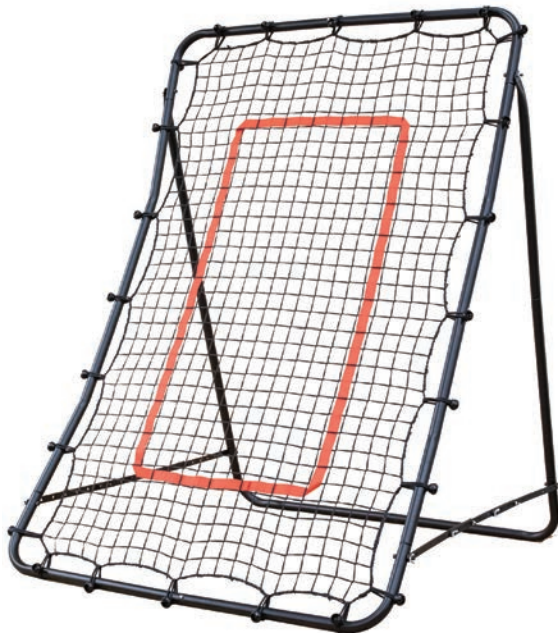

CFR-2 REBOUNDER

·16A4202

SIZE

39" x 59" face

**MATERIAL
FEATURES**

Steel frame, Polyethylene net
Rebound surface with adjustable angle
Lightweight frame can be repositioned easily

INCLUDES

2.4mm, 1.5" mesh, black
HTTP net with center target
Net attachment bungees, frame,
hardware, & four "J" style anchor pegs

WEIGHT

14.5 lbs. per unit

PRICE

MSRP $177.00

REPLACEMENT NET

3A402

MSRP $35.00 each