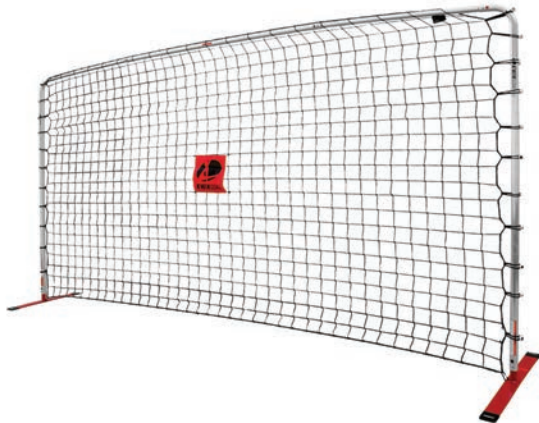

**INCLUDES**

Carry bag  
"U" anchor pegs  
Net attachment bungees  
Frame  
Hardware

**WEIGHT**

13 lbs. per unit

**PRICE**

MSRP \$129.00 each