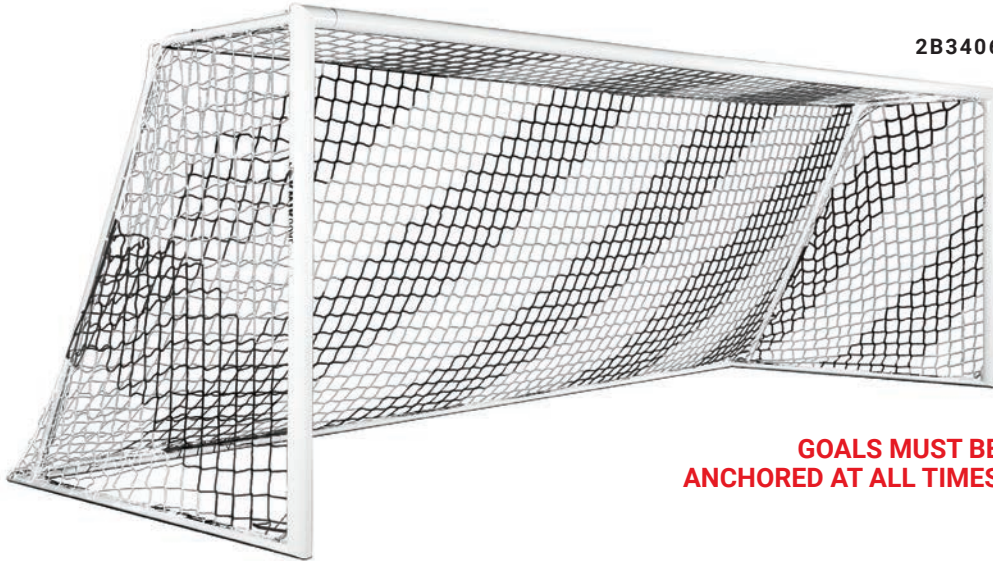

2B3406

GOALS MUST BE ANCHORED AT ALL TIMES

EVOLUTION 2.1 GOAL

•2B3406

- **SIZE** 8'H x 24'W x 3'D x 9'B
- **MATERIAL** 4.375" round posts and crossbar
  4.375" x 2" elliptical base and back bottom bar
  2" round backdrop
- **FEATURES** All-aluminum construction
  Semi-permanent & portable
- **INCLUDES** 3 mm, 120mm mesh, black/white net (3B2162)
  Net Support Strap
  Kwik Lock® Net Clips
  4 semi-permanent ground anchors
- **FINISH** White electrostatic coating
- **WEIGHT** 210 lbs. per goal
- **SHIPPED** Truck
- **PRICE** MSRP $4,600.00 each

•2B3406SW

- 280 lbs. per goal
- 6 Saddle Anchor Bags
- MSRP $6,865.00 each
- Swivel wheels are removed when goal is in use or in storage

WHEEL OPTION

- •10B403
- Fits Evolution Goals
- MSRP $715.00 set
- Wheels remain mounted to frame and flip up while goal is in use

INCLUDES