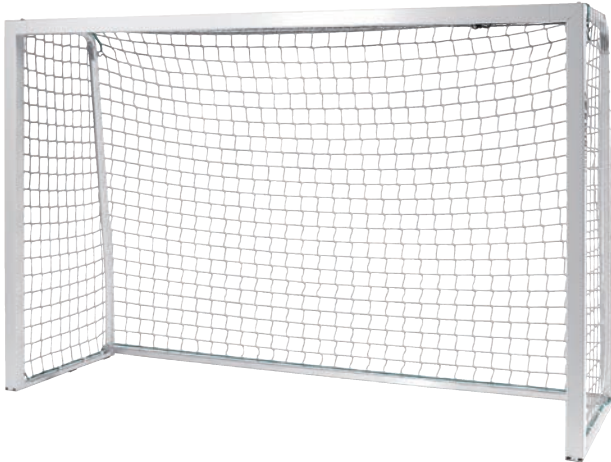

**GOALS MUST BE
ANCHORED AT ALL TIMES**