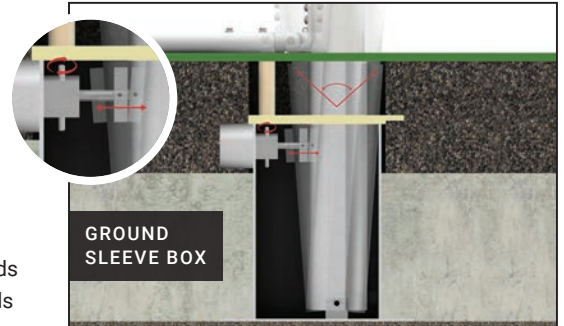

The International Stadium Match Goal (2B2706) will be featured in all 16 venues for the world's biggest sporting event in 2026. This box-style goal showcases our revolutionary patented KICS™ (Kwik Integrated Calibration System) technology, which includes a height-adjustable frame that can move up to 2 inches up or down (4 inches total) and is tilt-adjustable to ensure the posts remain perfectly perpendicular to the field. The KICS™ technology allows for quick and safe micro adjustments, with two independent hex drives discreetly housed within the posts and just below the field surface. The 2B2706 also includes back pole padding made of vinyl-wrapped foam for added safety. This innovative design ensures the goals stay firmly in place, making it ideal for top-tier match venues.