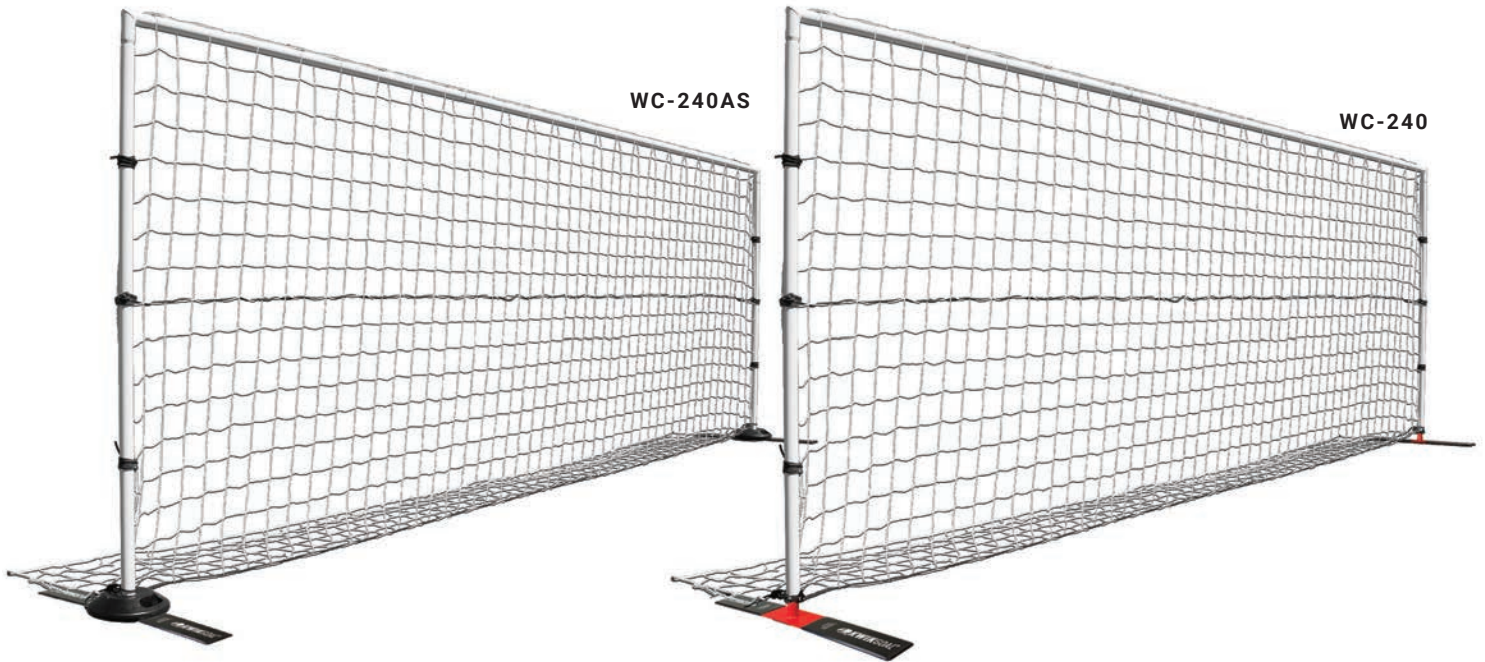

NXT COERVER® TRAINING FRAME

MATERIAL	1.75" round aluminum tube post and crossbar
FEATURES	Kwik Button® assembly Square corners for a traditional goal look
INCLUDES	3mm, 120mm mesh, white net with medial and base ropes Net fastener Corner net cable ties Steel anchor shoes Goal carry bag
FINISH	White electrostatic coating (post and crossbar) Red electrostatic coating (anchor shoes)
SHIPPED	UPS

ALL-SURFACE

• WC-240AS
8'H x 24'W
118 lbs. per goal
Ships Truck Only
MSRP $1,385.00 each

NATURAL SURFACE

• WC-240
8'H x 24'W
61 lbs. per goal
MSRP $1,130.00 each

ALL-SURFACE

• WC-185AS
6.5'H x 18.5'W
111 lbs. per goal
MSRP $1,215.00 each

NATURAL SURFACE

• WC-185
6.5'H x 18.5'W
54 lbs. per goal
MSRP $955.00 each

NXT COERVER® TRAINING FRAME REPLACEMENT NETS

WC-24GAW – White
8'H x 24'W 3mm, 120mm mesh
MSRP $190.00 each

WC-185GAW – White
6.5'H x 18.5'W 3mm, 120mm mesh
MSRP $138.00 each