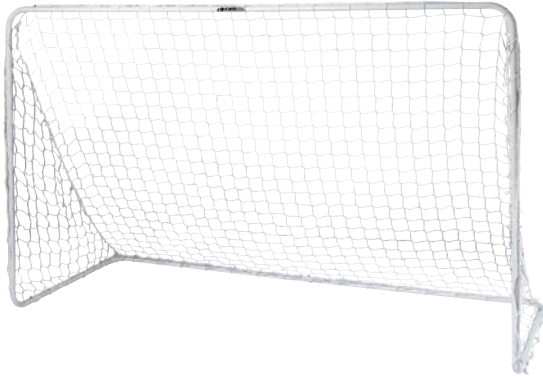

PORTABLE FUTSAL GOAL

·2B2	
SIZE	6'7"(2m)H x 9'10"(3m)W x 0'D x 4'B
MATERIAL	1.5" round tubing
FEATURES	All-aluminum construction Kwik Button® assembly
INCLUDES	3mm, 120mm mesh, white net (3B1) Protective floor pads 4 "U" Anchors
FINISH	White electrostatic coating
WEIGHT	25 lbs. per goal
SHIPPED	UPS
PRICE	MSRP $755.00 each