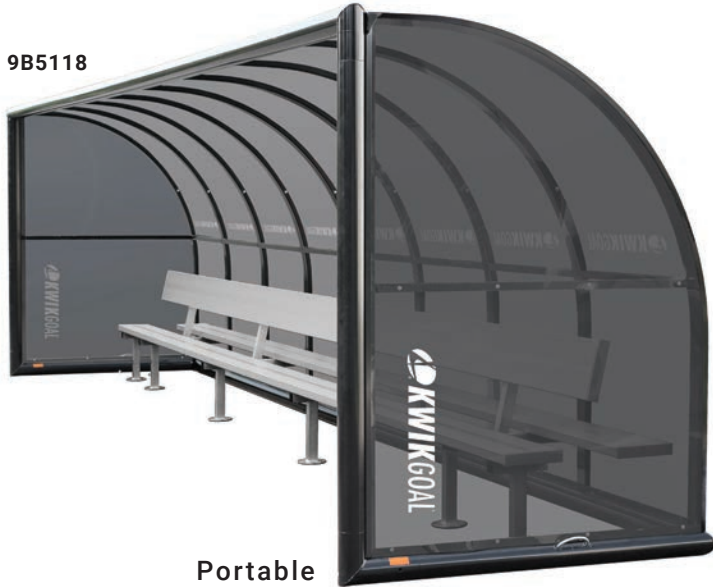

SHELTERS MUST BE ANCHORED AT ALL TIMES

9B5118

Portable