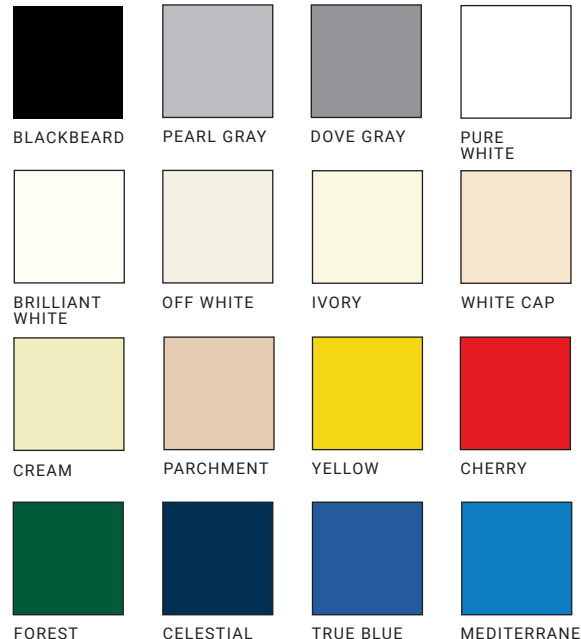

LUXURY SEAT COLOR OPTIONS

• **WARNING:**
www.P65Warnings.ca.gov