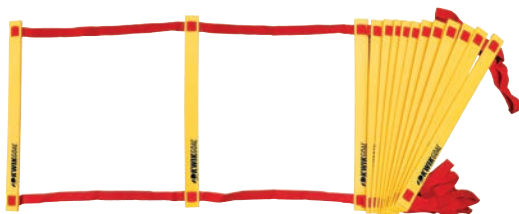

## MINI LADDER

- 16A2201

**SIZE** 6'L x 20"W

**INCLUDES**  
 3 ladders per set  
 4 fixed rungs per ladder  
 16.5" between rungs  
 Carry bag included

**COLOR** 1 each red, blue, yellow

**PRICE** MSRP \$52.00 set