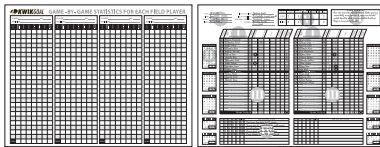

PRICE

MSRP **$18.50** each