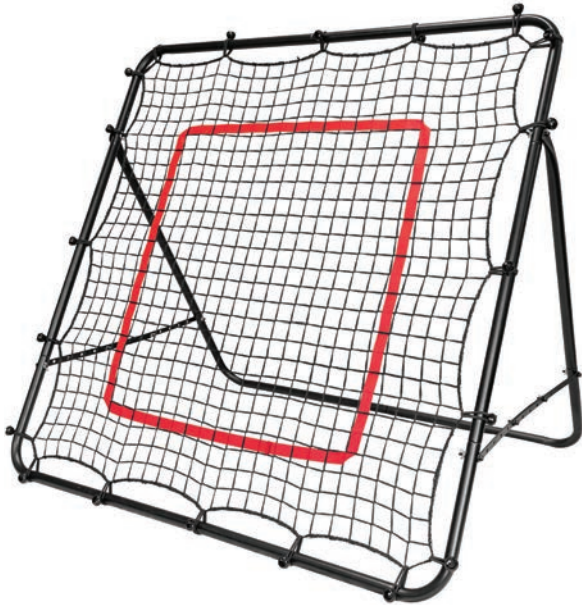

CFR-1 REBOUNDER

·16A4201

SIZE

42" x 42" face
47.5" x 47.5"

DEPTH

24"-41" depending on angle used

**MATERIAL
FEATURES**

Steel frame, Polyethylene net
Rebound surface with adjustable angle
Lightweight frame can be repositioned easily

INCLUDES

2.4mm, 1.5" mesh, black
HTPP net with center target
Net attachment bungees, frame,
hardware, & four "J" style anchor pegs

WEIGHT

13 lbs. per unit

PRICE

MSRP $130.00

REPLACEMENT NET

3A401

MSRP $33.00 each